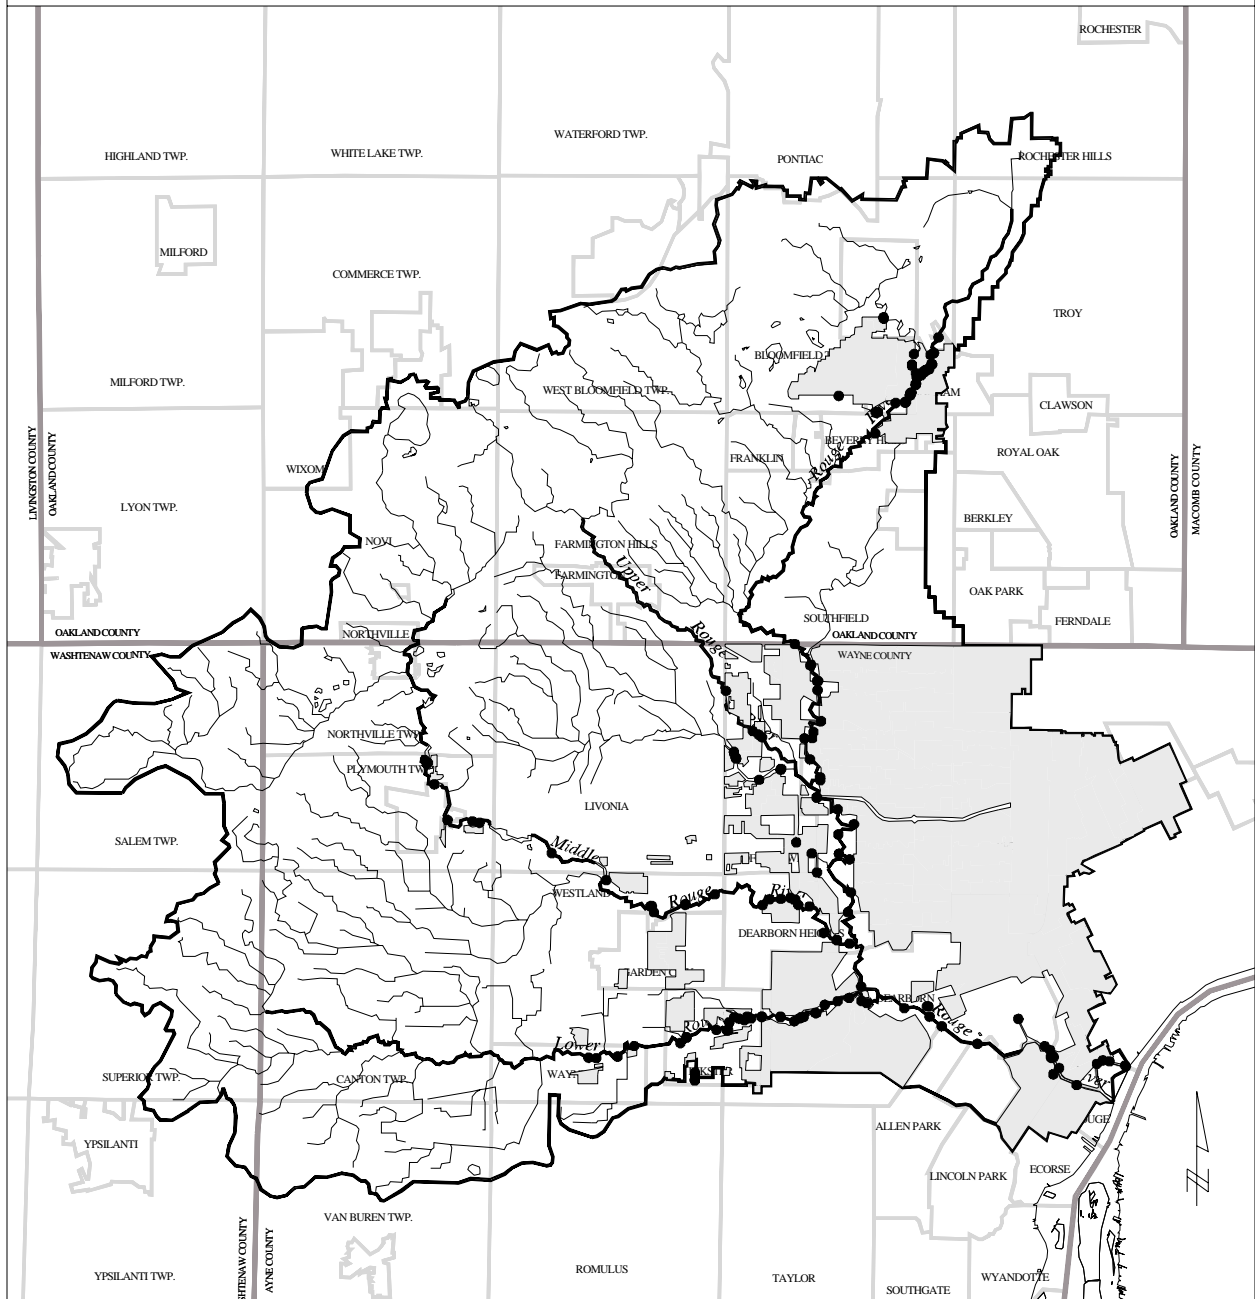

# ROUGE RIVER WATERSHED

## Combined Sewer Drainage Areas and CSO Outfalls

### LEGEND

- Watershed boundary
- Major branches
- Tributaries
- Community boundaries
- County boundaries
- Combined sewer drainage areas
- CSO outfalls