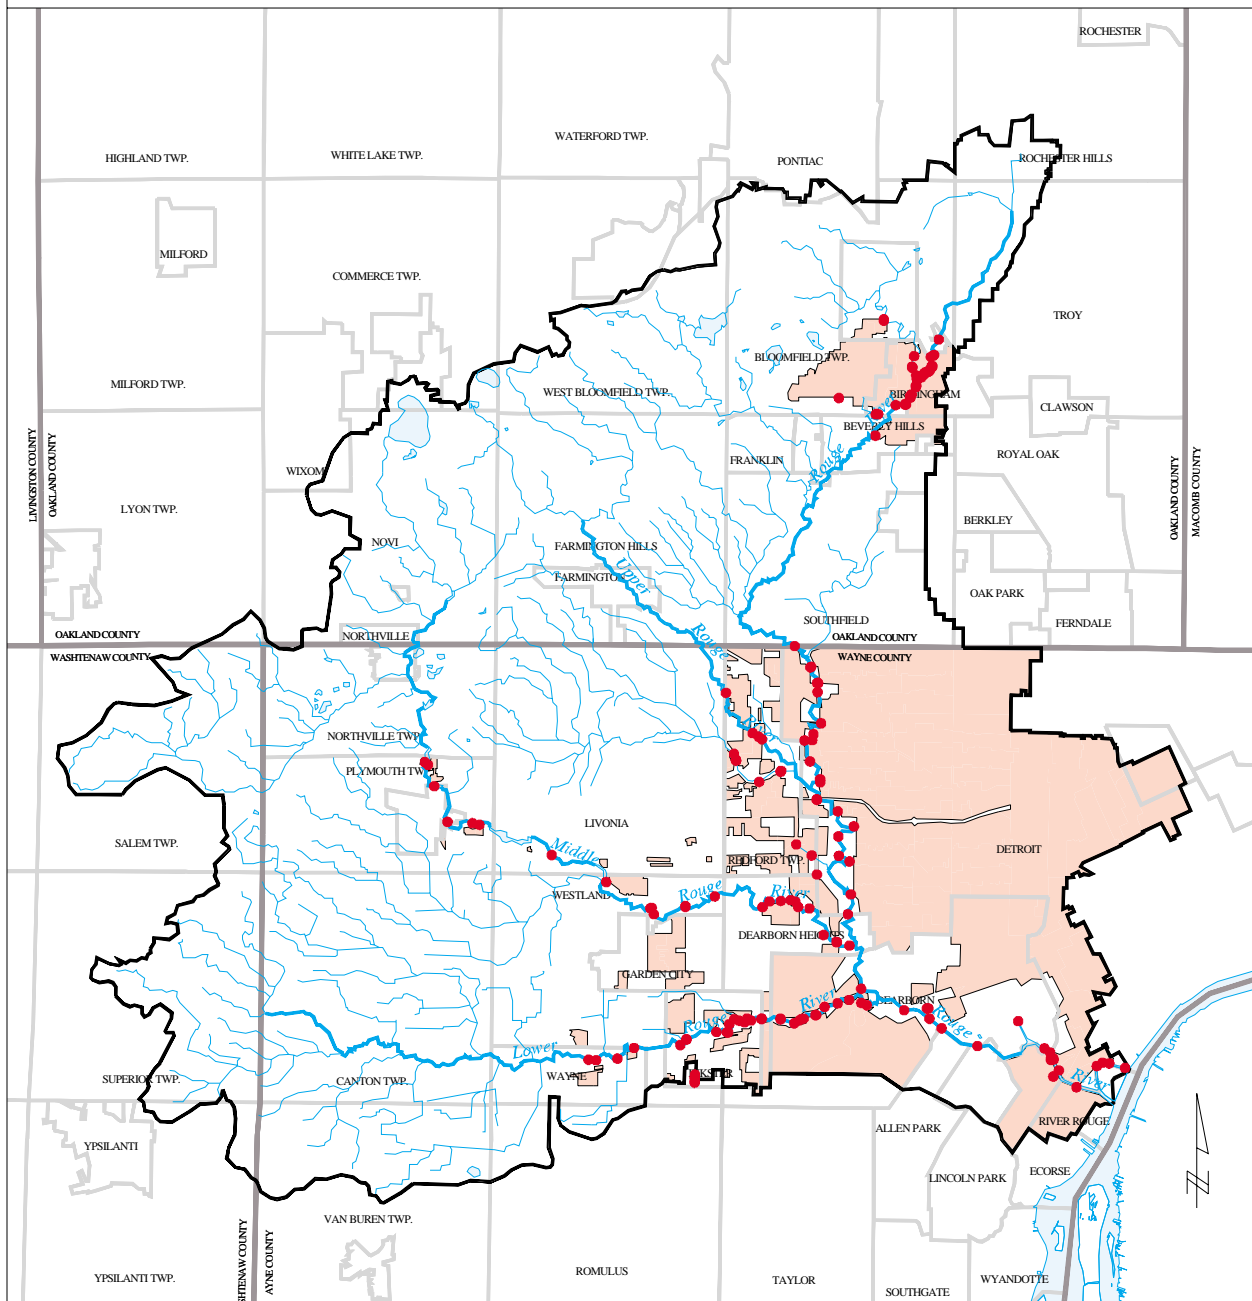

# ROUGE RIVER WATERSHED

## Combined Sewer Drainage Areas and CSO Outfalls

### LEGEND

- Watershed boundary
- Major branches
- Tributaries
- Community boundaries
- County boundaries
- Combined sewer drainage areas
- CSO outfalls