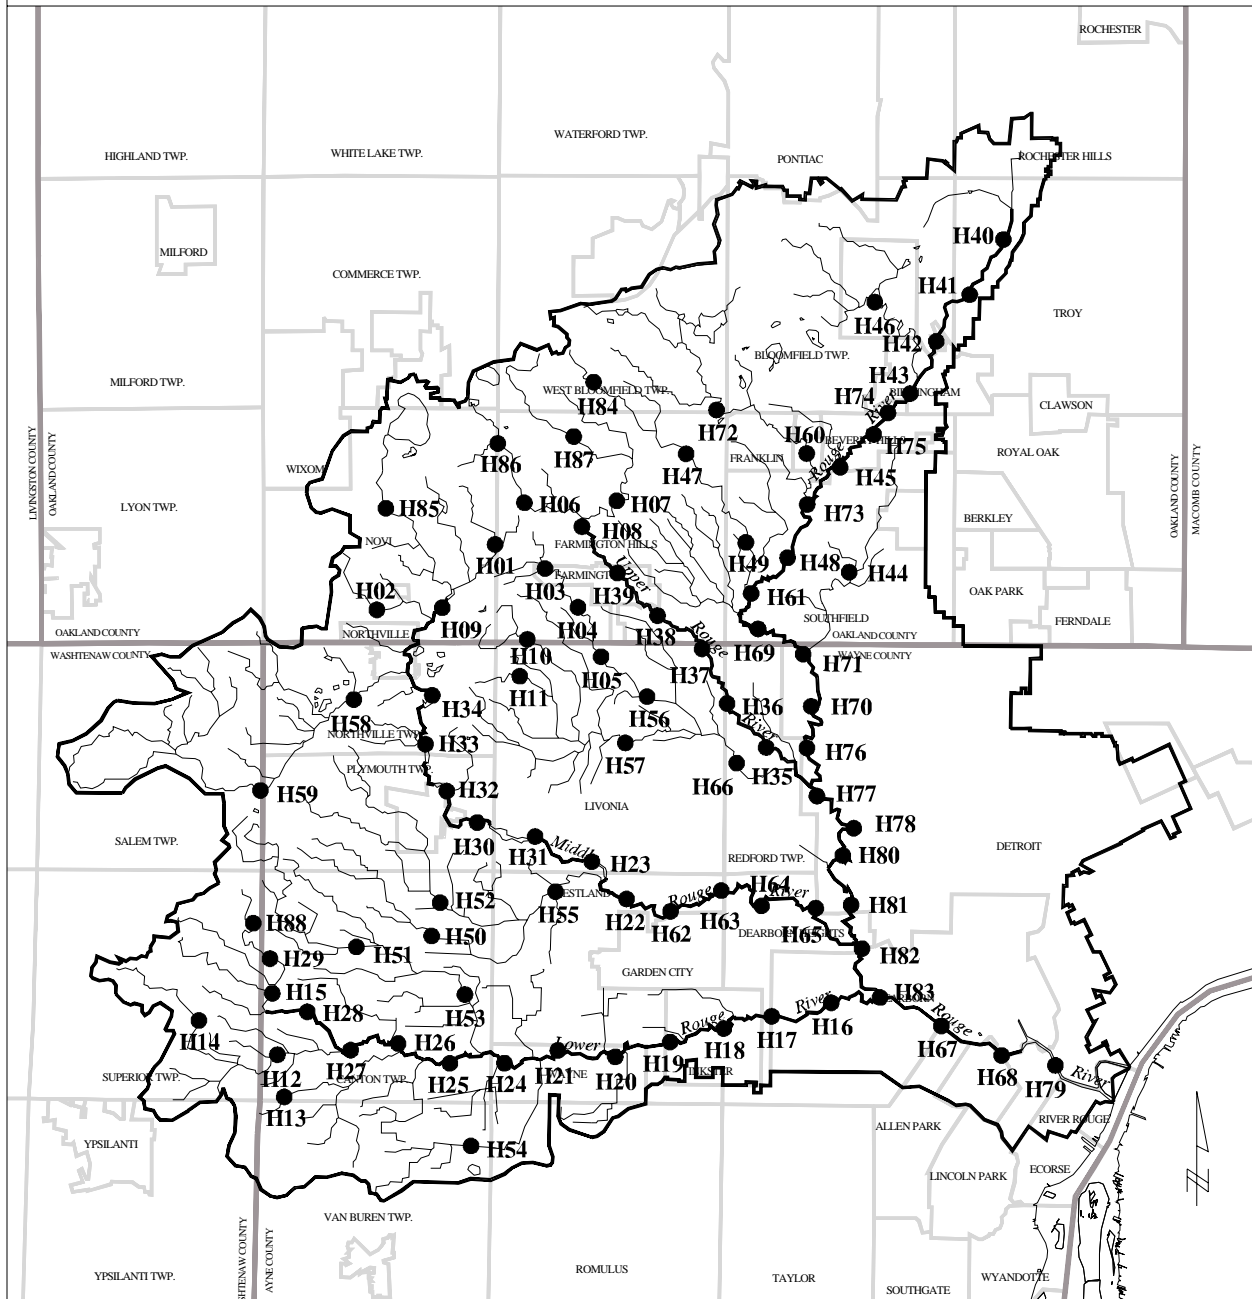

ROUGE RIVER WATERSHED

1996 Habitat Sampling Locations

LEGEND

- | | | | |
|---|----------------------|---|----------------------------|
|  | Watershed boundary |  | Habitat sampling locations |
|  | Major branches | | |
|  | Tributaries | | |
|  | Community boundaries | | |
|  | County boundaries | | |