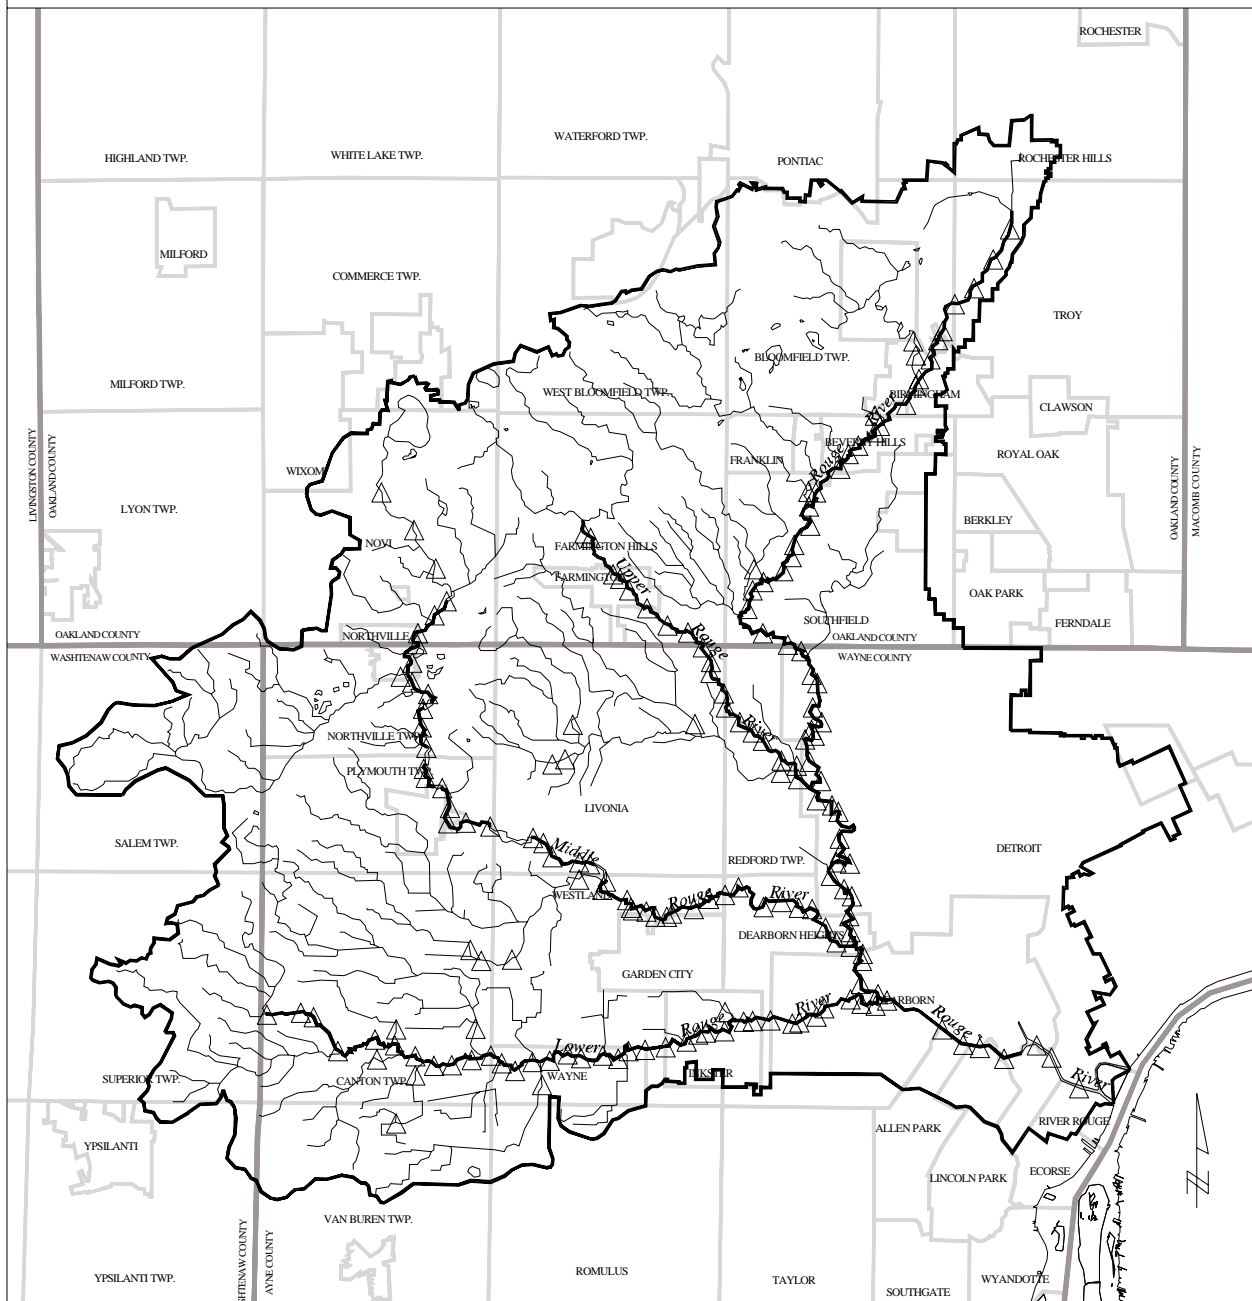

ROUGE RIVER WATERSHED

Sediment Sampling Locations

LEGEND

- Watershed boundary
- Major branches
- Tributaries
- Community boundaries
- County boundaries
- Sediment sampling location