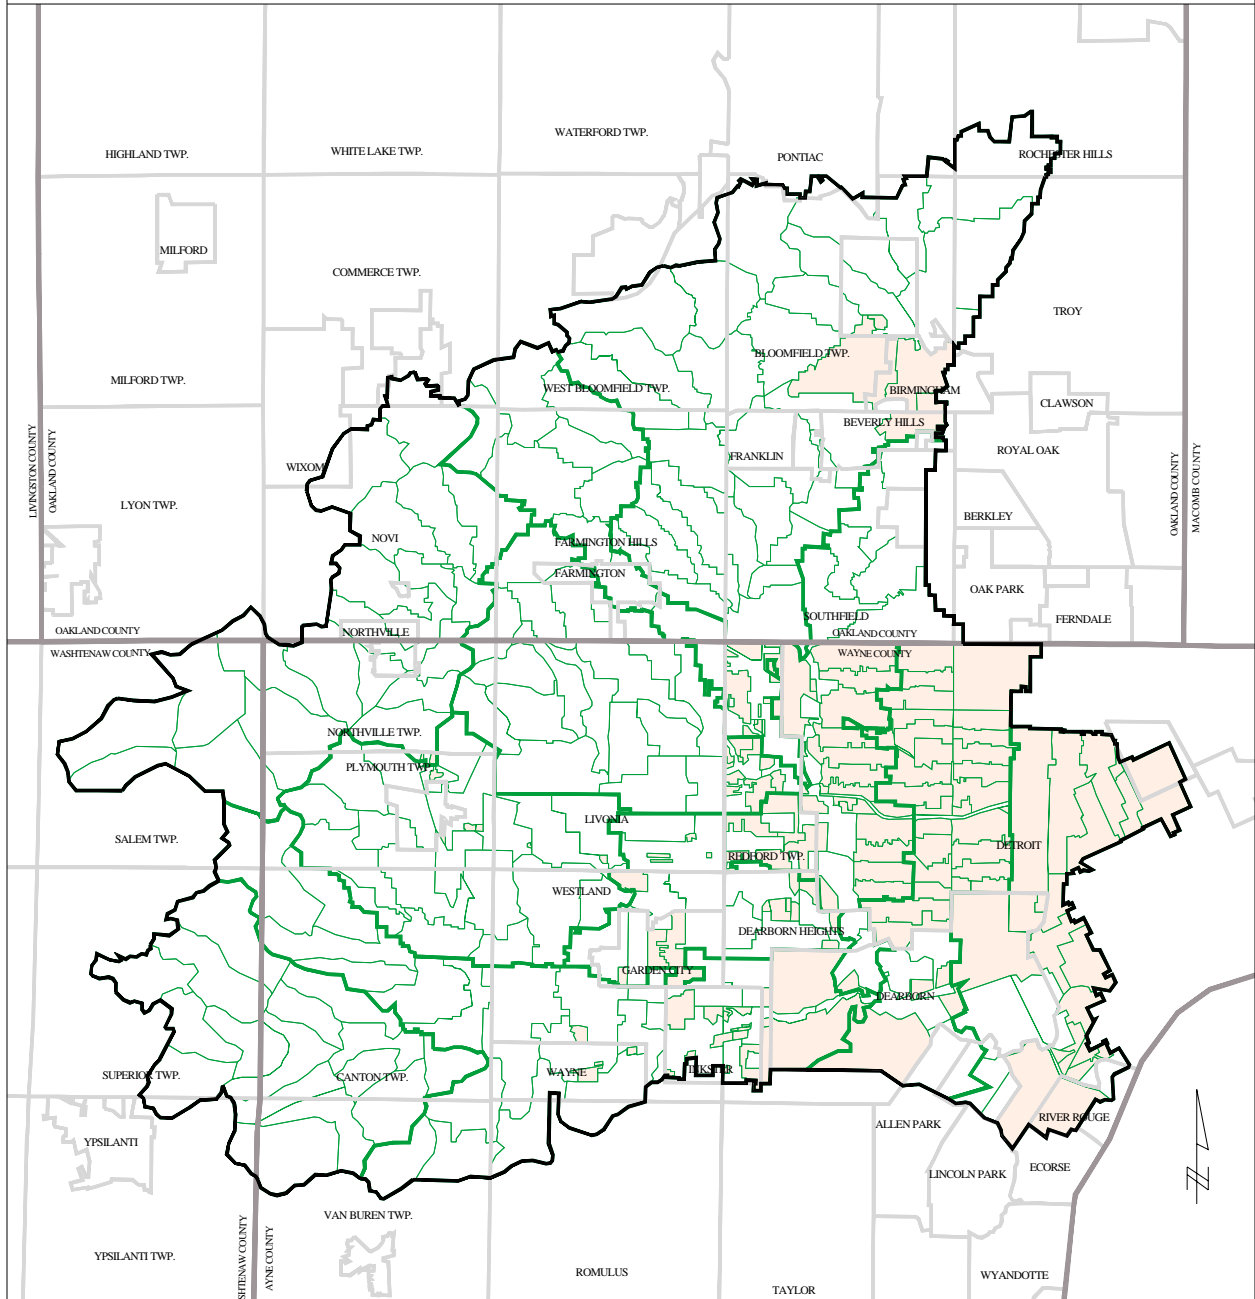

ROUGE RIVER WATERSHED

Drainage Subareas

LEGEND

- | | |
|--|--|
|  Watershed boundary |  Subwatershed drainage boundaries |
|  Community boundaries |  Subarea drainage boundaries |
|  County boundaries |  Combined sewer drainage subarea |