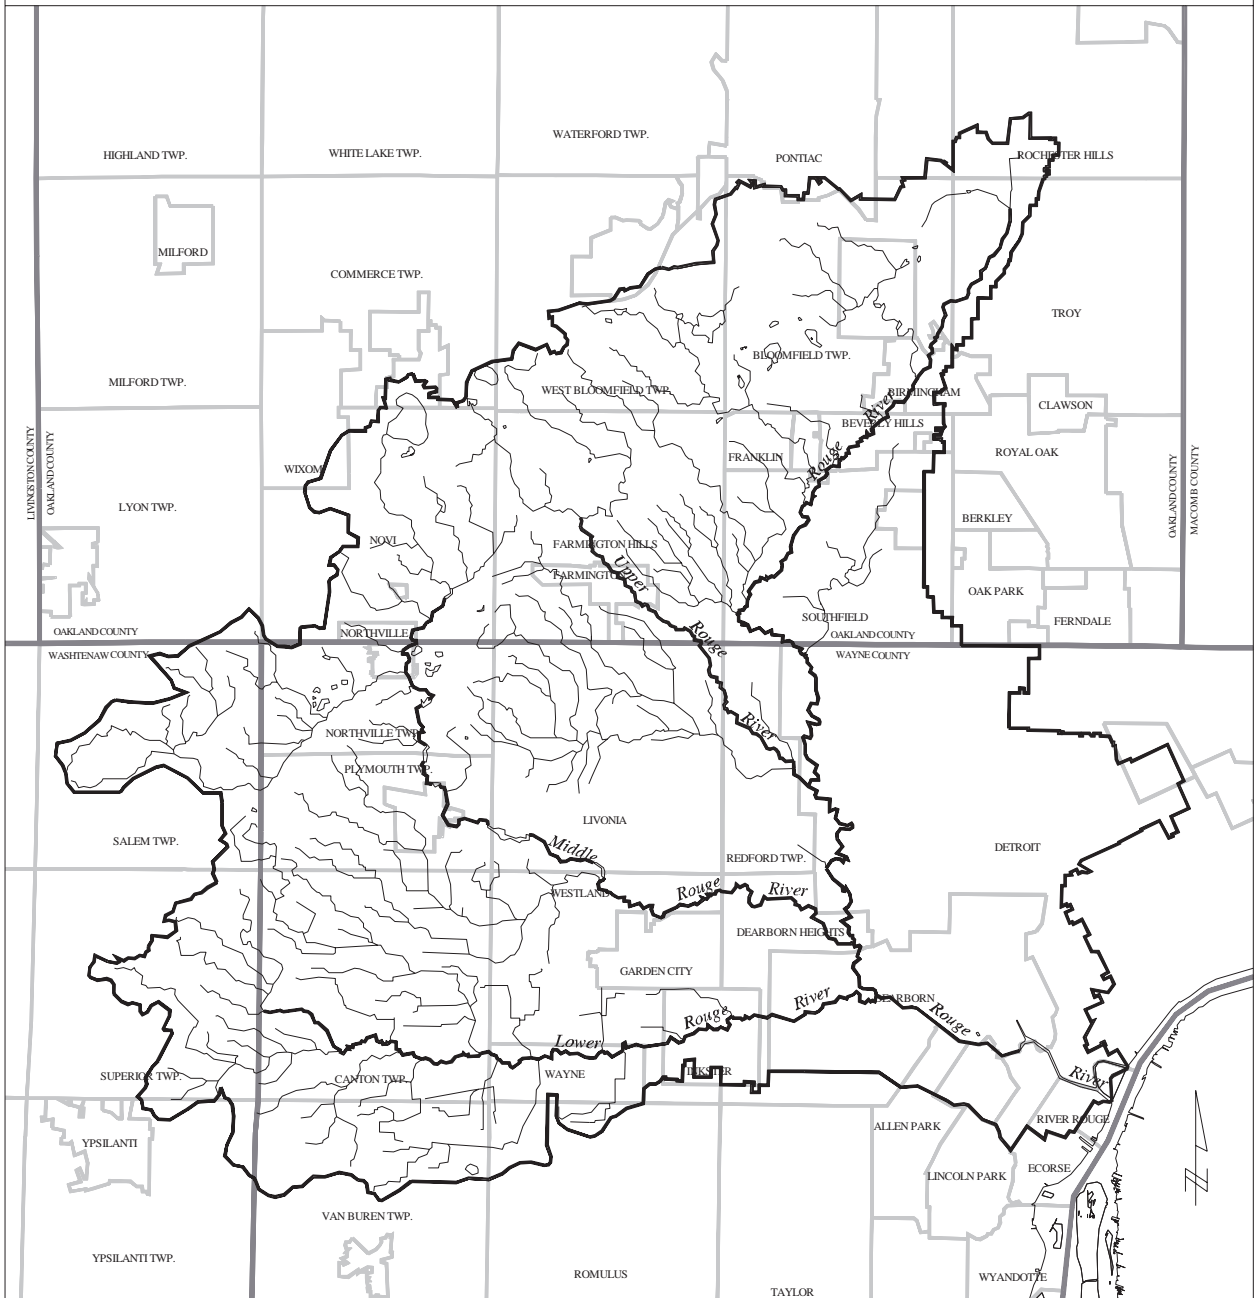

ROUGE RIVER WATERSHED

Base Map

- LEGEND**
- Watershed boundary
 - Major branches
 - Tributaries
 - Community boundaries
 - County boundaries